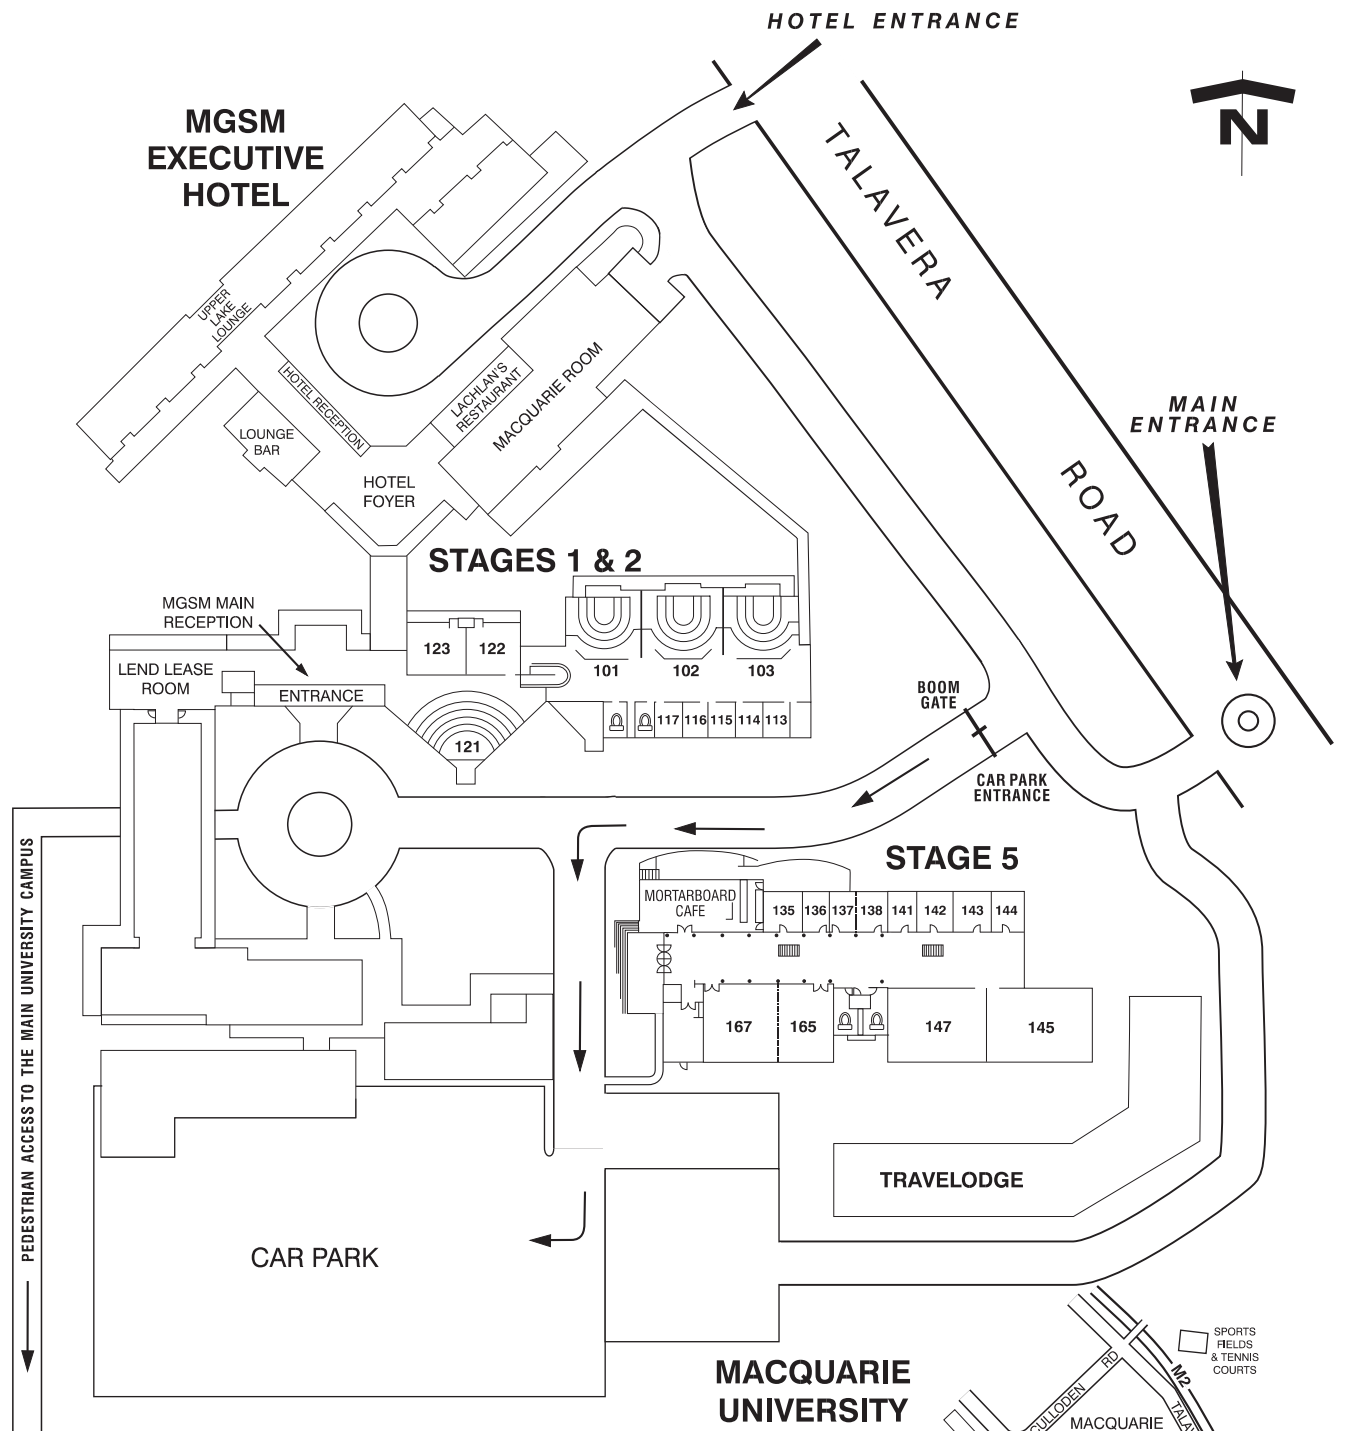

MACQUARIE GRADUATE SCHOOL OF MANAGEMENT

Macquarie University NSW 2109

Telephone (02) 9850 9200

PEDESTRIAN ACCESS TO THE MAIN UNIVERSITY CAMPUS

**STAGES 1 & 2
UPPER LEVEL**

STAGE 5 UPPER LEVEL

MACQUARIE UNIVERSITY CAMPUS