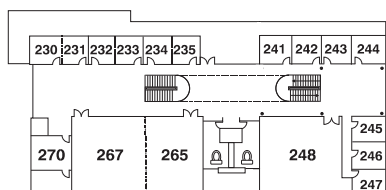

MACQUARIE GRADUATE SCHOOL OF MANAGEMENT

Macquarie University NSW 2109

Telephone (02) 9850 9200

PEDESTRIAN ACCESS TO THE MAIN UNIVERSITY CAMPUS

**STAGES 1 & 2
UPPER LEVEL**

STAGE 5 UPPER LEVEL

MACQUARIE UNIVERSITY CAMPUS