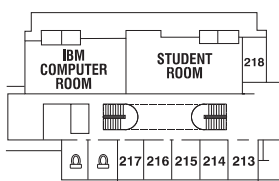

MACQUARIE GRADUATE SCHOOL OF MANAGEMENT

Macquarie University NSW 2109

Telephone (02) 9850 9200

PEDESTRIAN ACCESS TO THE MAIN UNIVERSITY CAMPUS

**STAGES 1 & 2
UPPER LEVEL**

STAGE 5 UPPER LEVEL

MACQUARIE UNIVERSITY CAMPUS